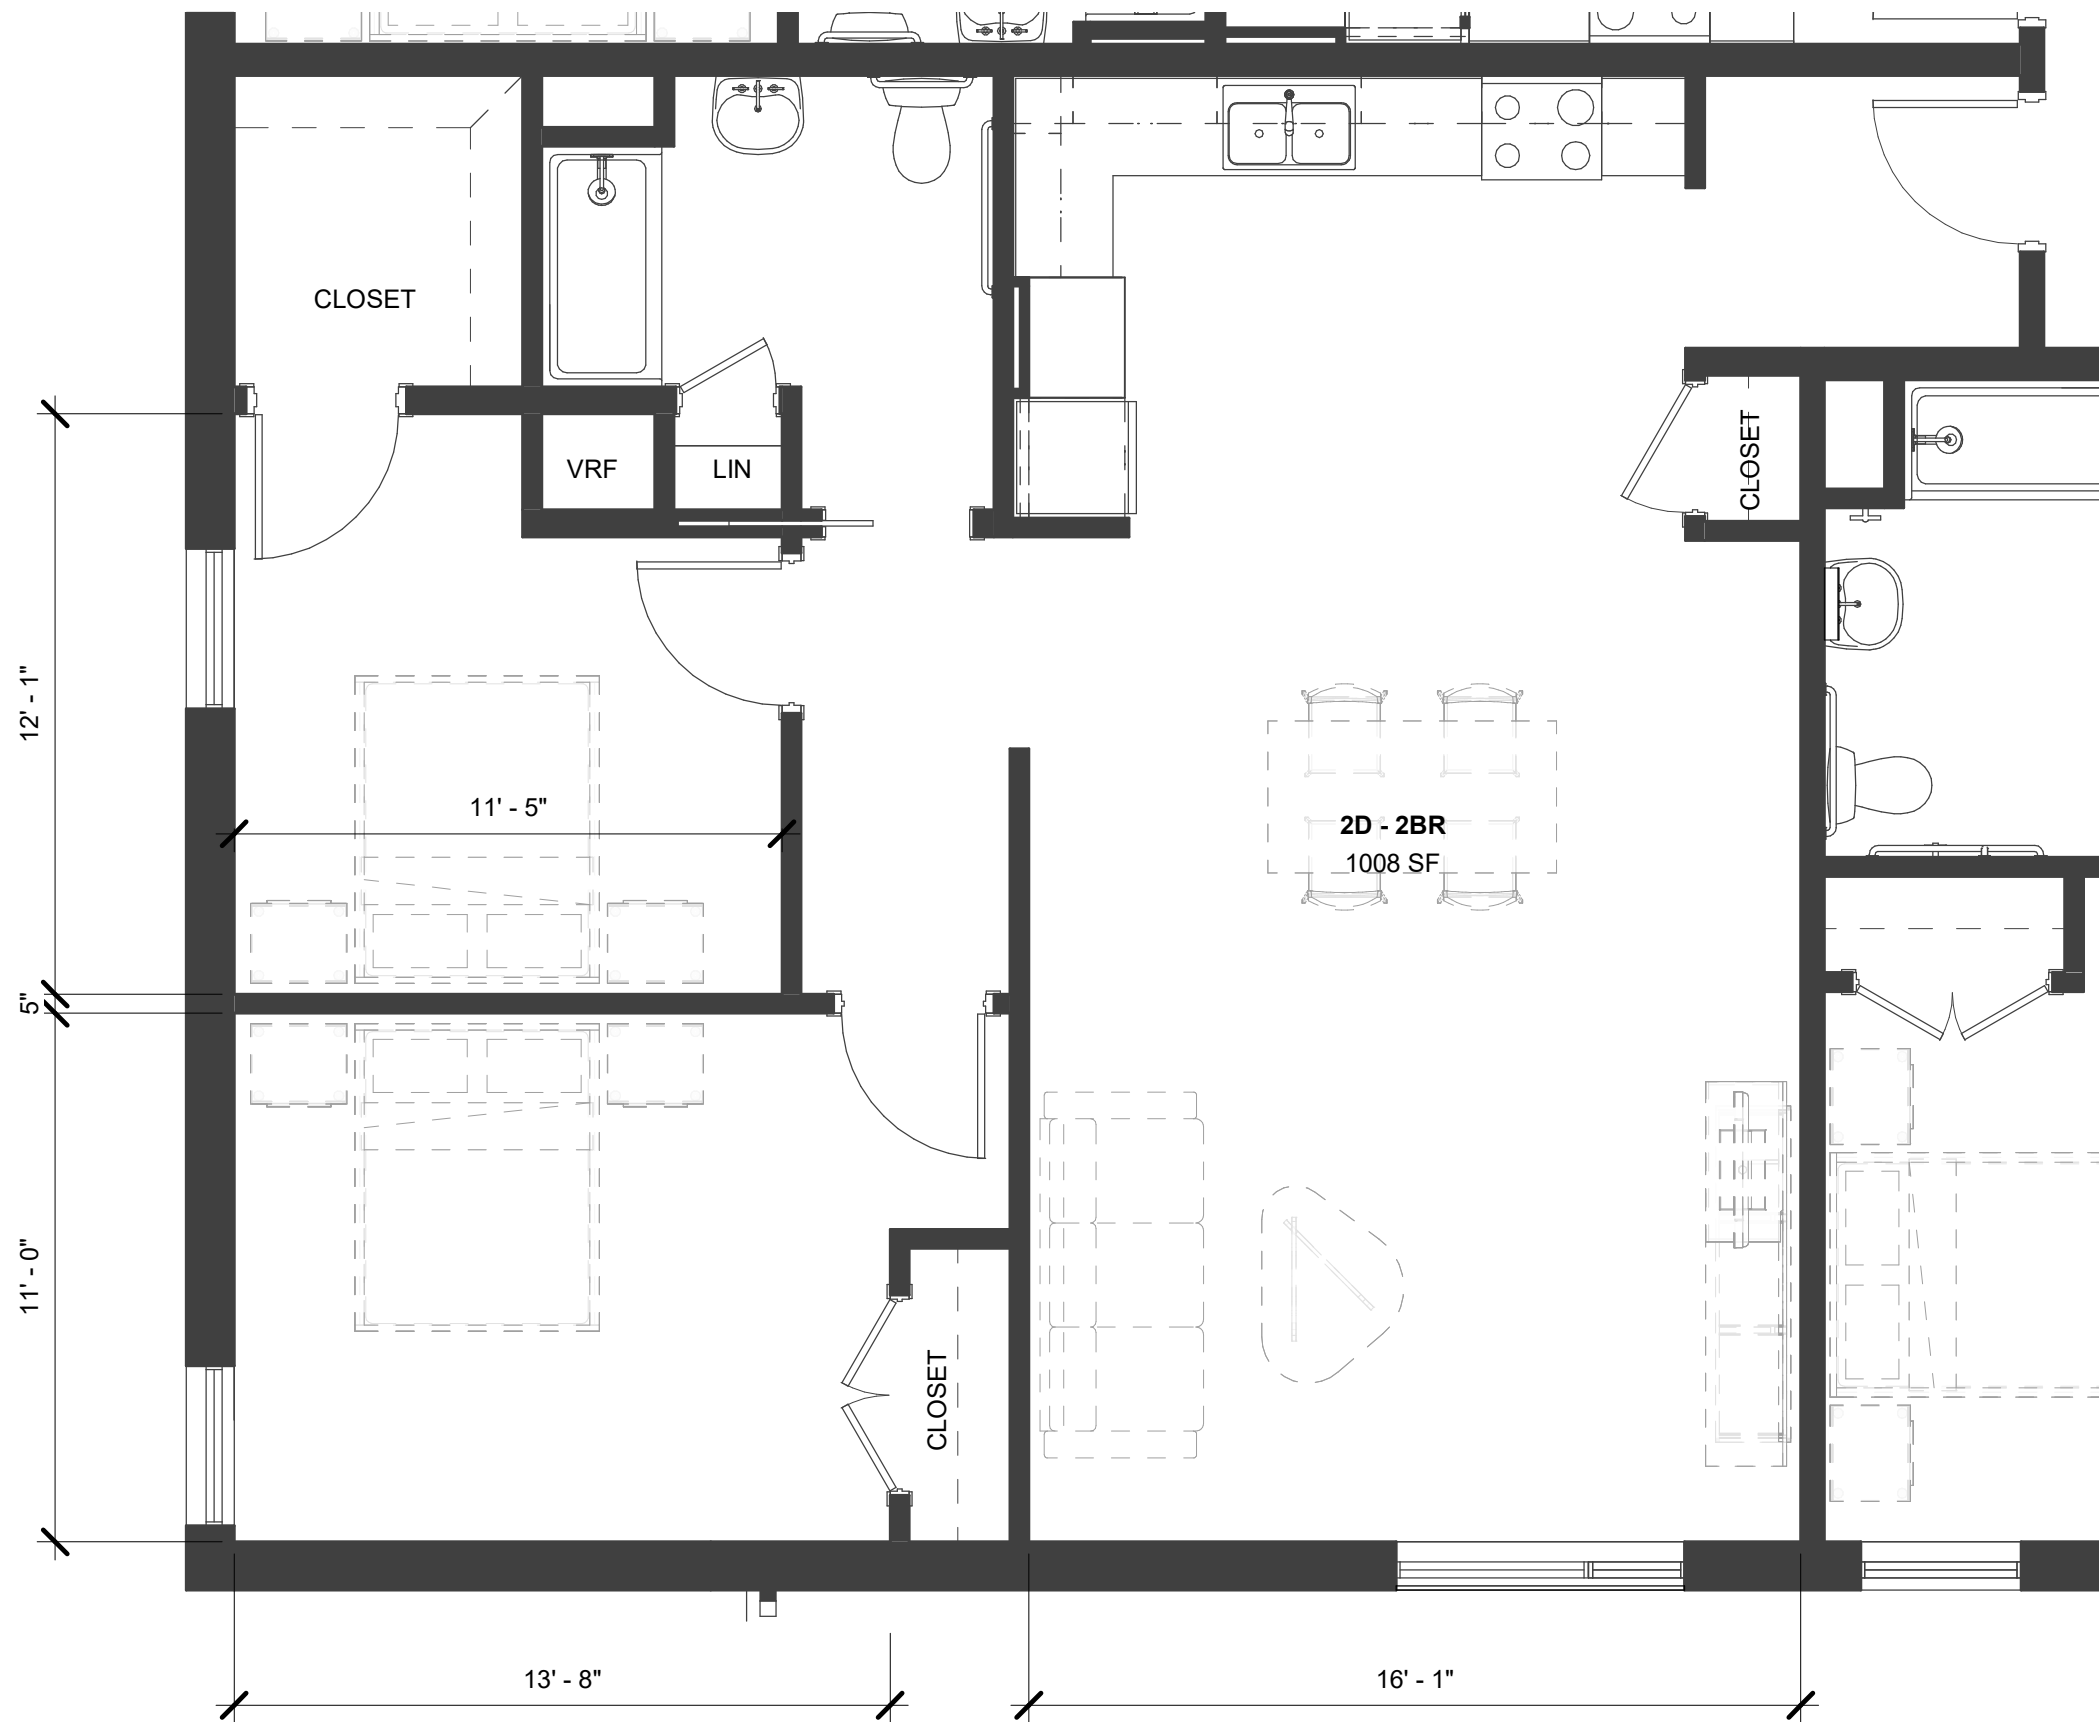

PIONEER APARTMENTS/ WFSPA OFFICES

PHFA Conceptual Design Updates - July 6, 2018

New Kensington, PA

© COPYRIGHT PERFIDO WEISKOPF WAGSTAFF + GOETTEL 2018 7/6/2018 12:43:49 PM

© COPYRIGHT PERFIDO WEISKOPF WAGSTAFF + GOETTEL 2018 7/6/2018 12:43:51 PM

PIONEER APARTMENTS/ WFSPA OFFICES
 PHFA Conceptual Design Updates - July 6, 2018
 New Kensington, PA

Unit Type 3B (3BR)