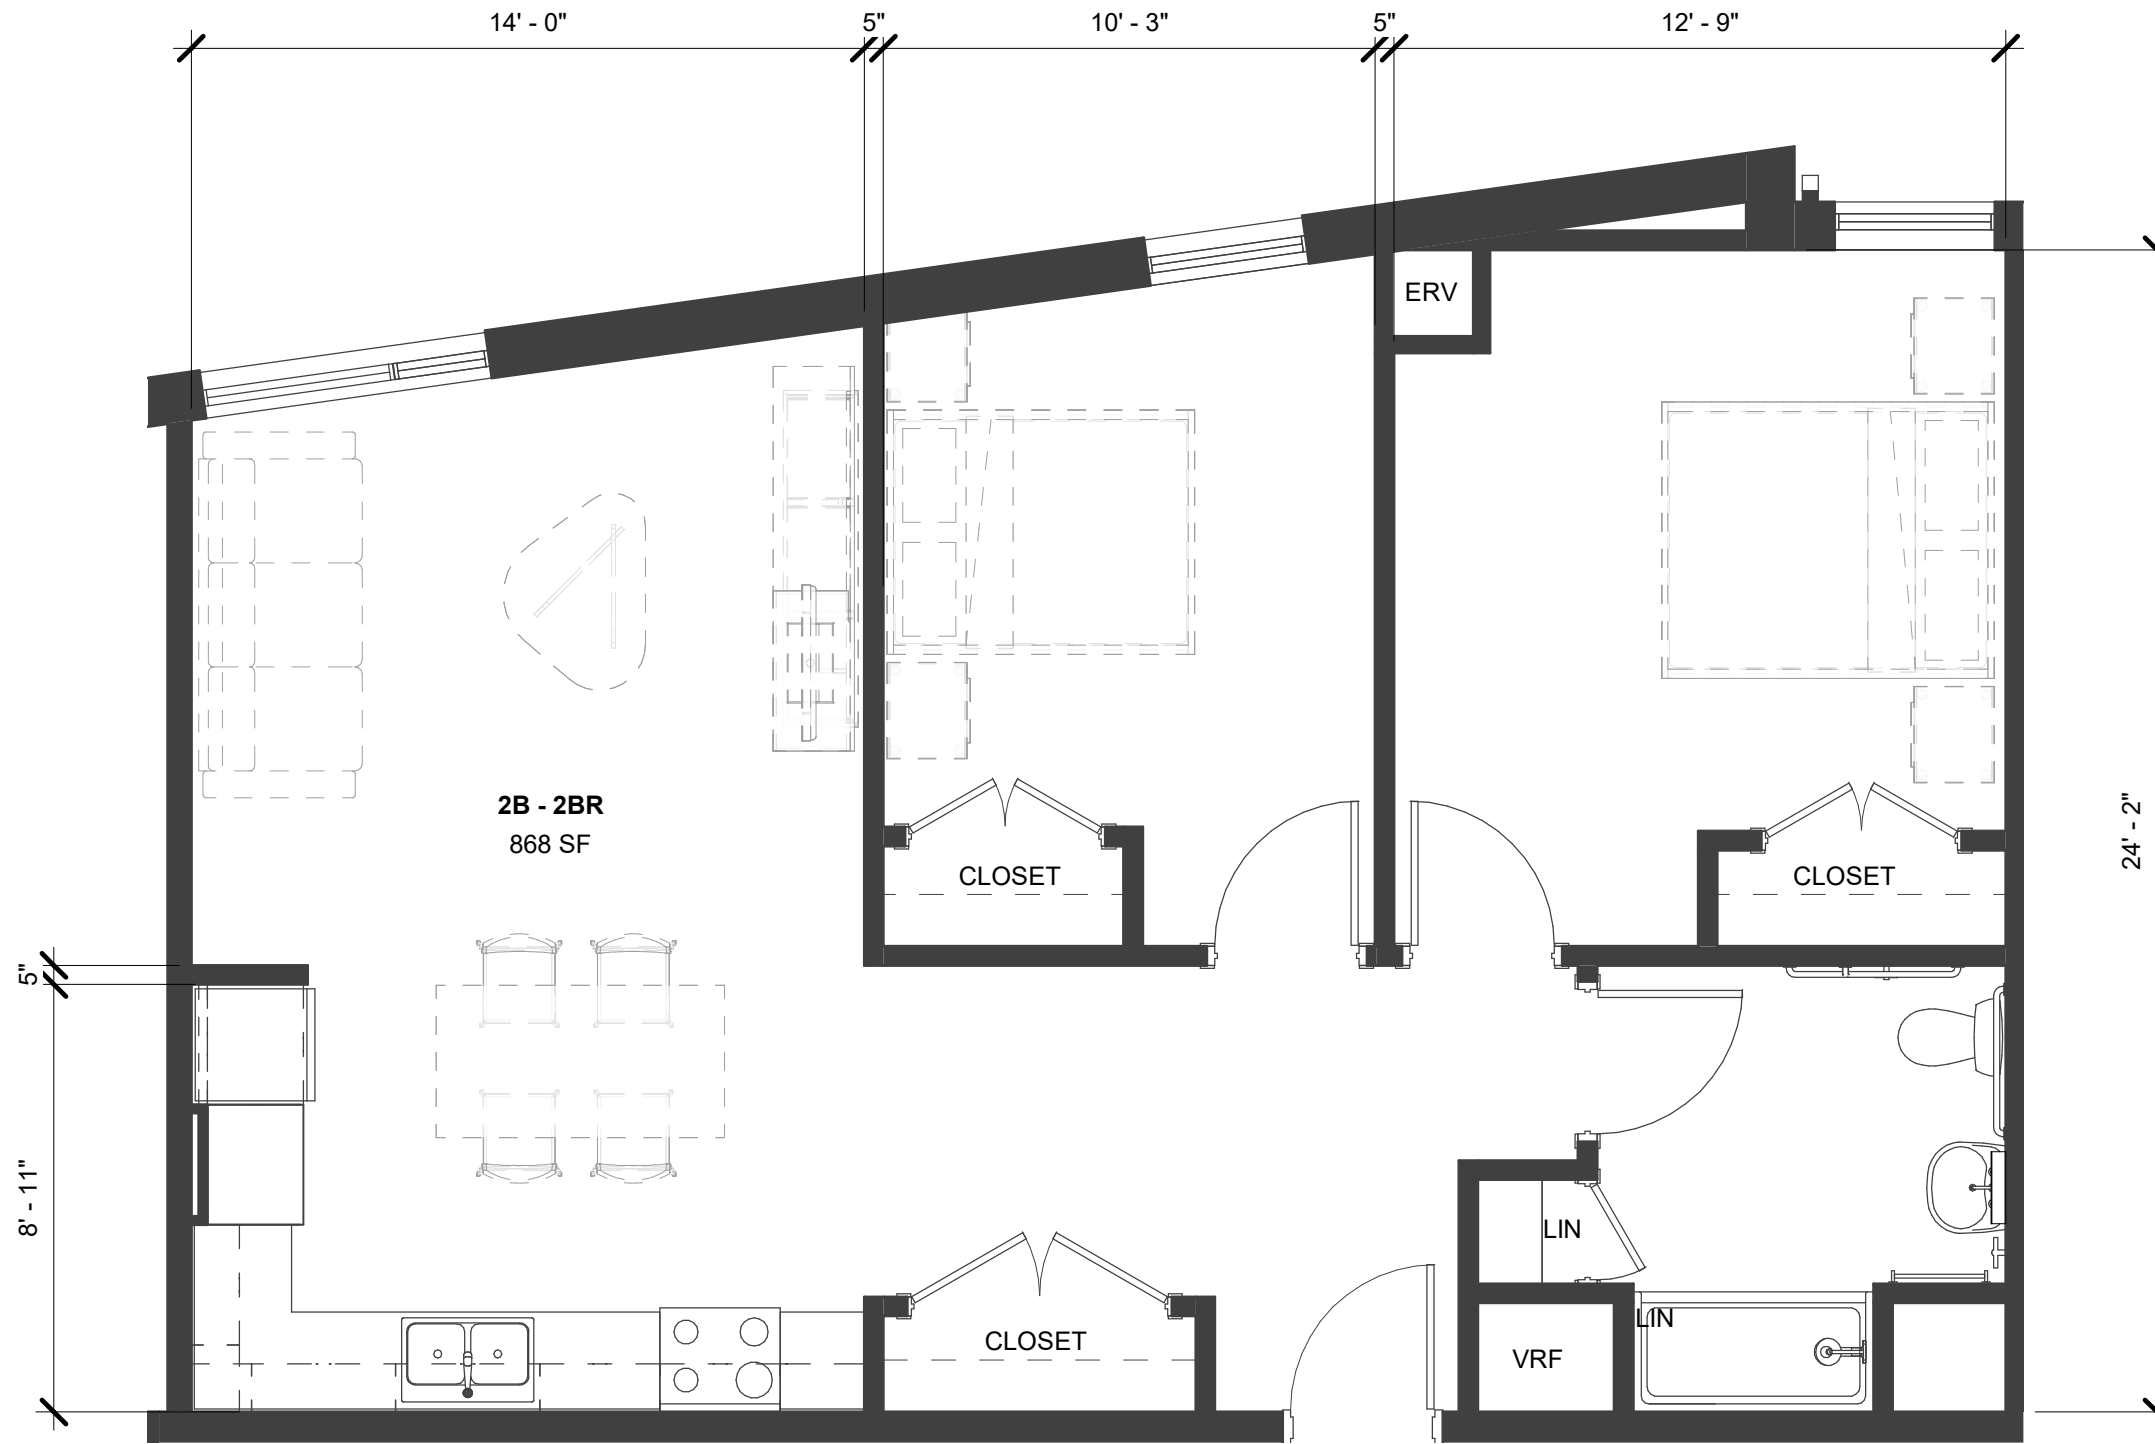

© COPYRIGHT PERFIDO WEISKOPF WAGSTAFF + GOETTEL 2018 7/6/2018 12:43:49 PM